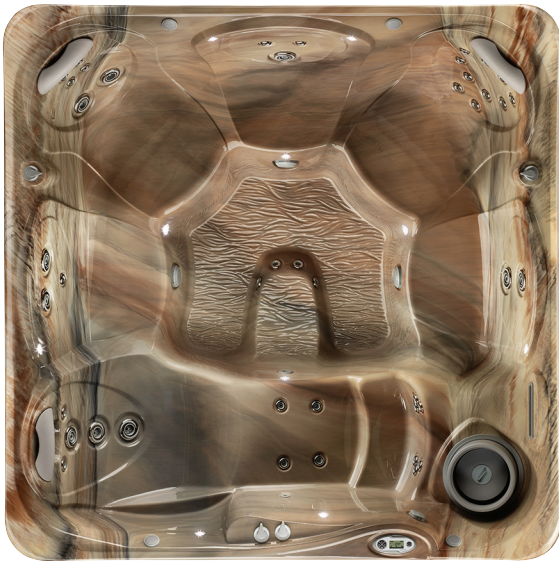

TEMPO®

Tempo shown with Tuscan Sun shell

Tempo shown with Tuscan Sun shell/
Espresso cabinet and Everwood® step

Seating Capacity	6 adults
Dimensions	7'5" x 7'5" x 39"/2.26m x 2.26m x .99m
Water Capacity	400 gallons/1,514 litres
Weight	911 lbs./413 kg dry; 5,297 lbs./2,403 kg filled*
Spa Shell Options	Pearl, Sterling Marble, Tuscan Sun or Desert
Cabinet Options	Coastal Gray, Espresso, Redwood
Jets - 45 (all with stainless steel trim)	6 Directional Hydromassage jets 4 Rotary Hydromassage jets 35 Directional Precision® jets
Waterfall	Included
Jet Pump 1	Wavemaster® 9200; Two-speed, 2.5 HP Continuous Duty, 5.2 HP Breakdown Torque
Jet Pump 2	Wavemaster® 9000; One-speed, 2.5 HP Continuous Duty, 5.2 HP Breakdown Torque
Ozone System (Optional)	FreshWater® III Corona Discharge
Control System	IQ 2020® 230v/50 amp, 60 Hz Includes G.F.C.I. protected sub-panel
Lighting	10 multi-color LED points of light, dimmable
Heater	No-Fault® 4000w/230v
Energy Efficiency	FiberCor® Insulation; Certified to the APSP 14 National Standard and the California Energy Commission (CEC) in accordance with California law
Effective Filtration Area	65 sq. ft., top loading
Vinyl Cover	3.5" to 2.5" tapered, 2 lb. density foam core Ash, Espresso or Rust
Cover Lifter (Optional)	CoverCradle®, CoverCradle II, Lift 'n Glide® or UpRite®
Steps (Optional)	Everwood® or Polymer Coastal Gray, Espresso or Redwood
Entertainment (Optional)	Wireless Sound System

* Includes water and 6 adults weighing
175 lbs. each; Export models available in 240v, 50Hz, 4000w Heater

From the makers of