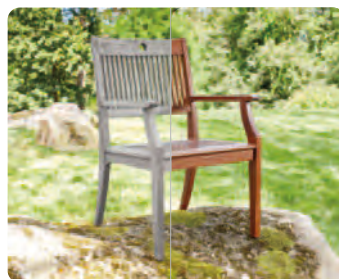

Level 4 Revive
Revive from troublesome stains.