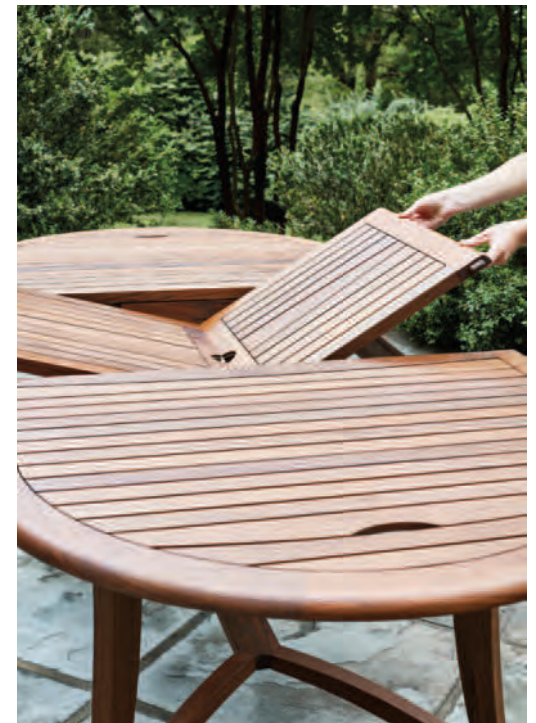

Topaz Extension Dining Table
Butterfly Leaves Extend from 65" to 87"