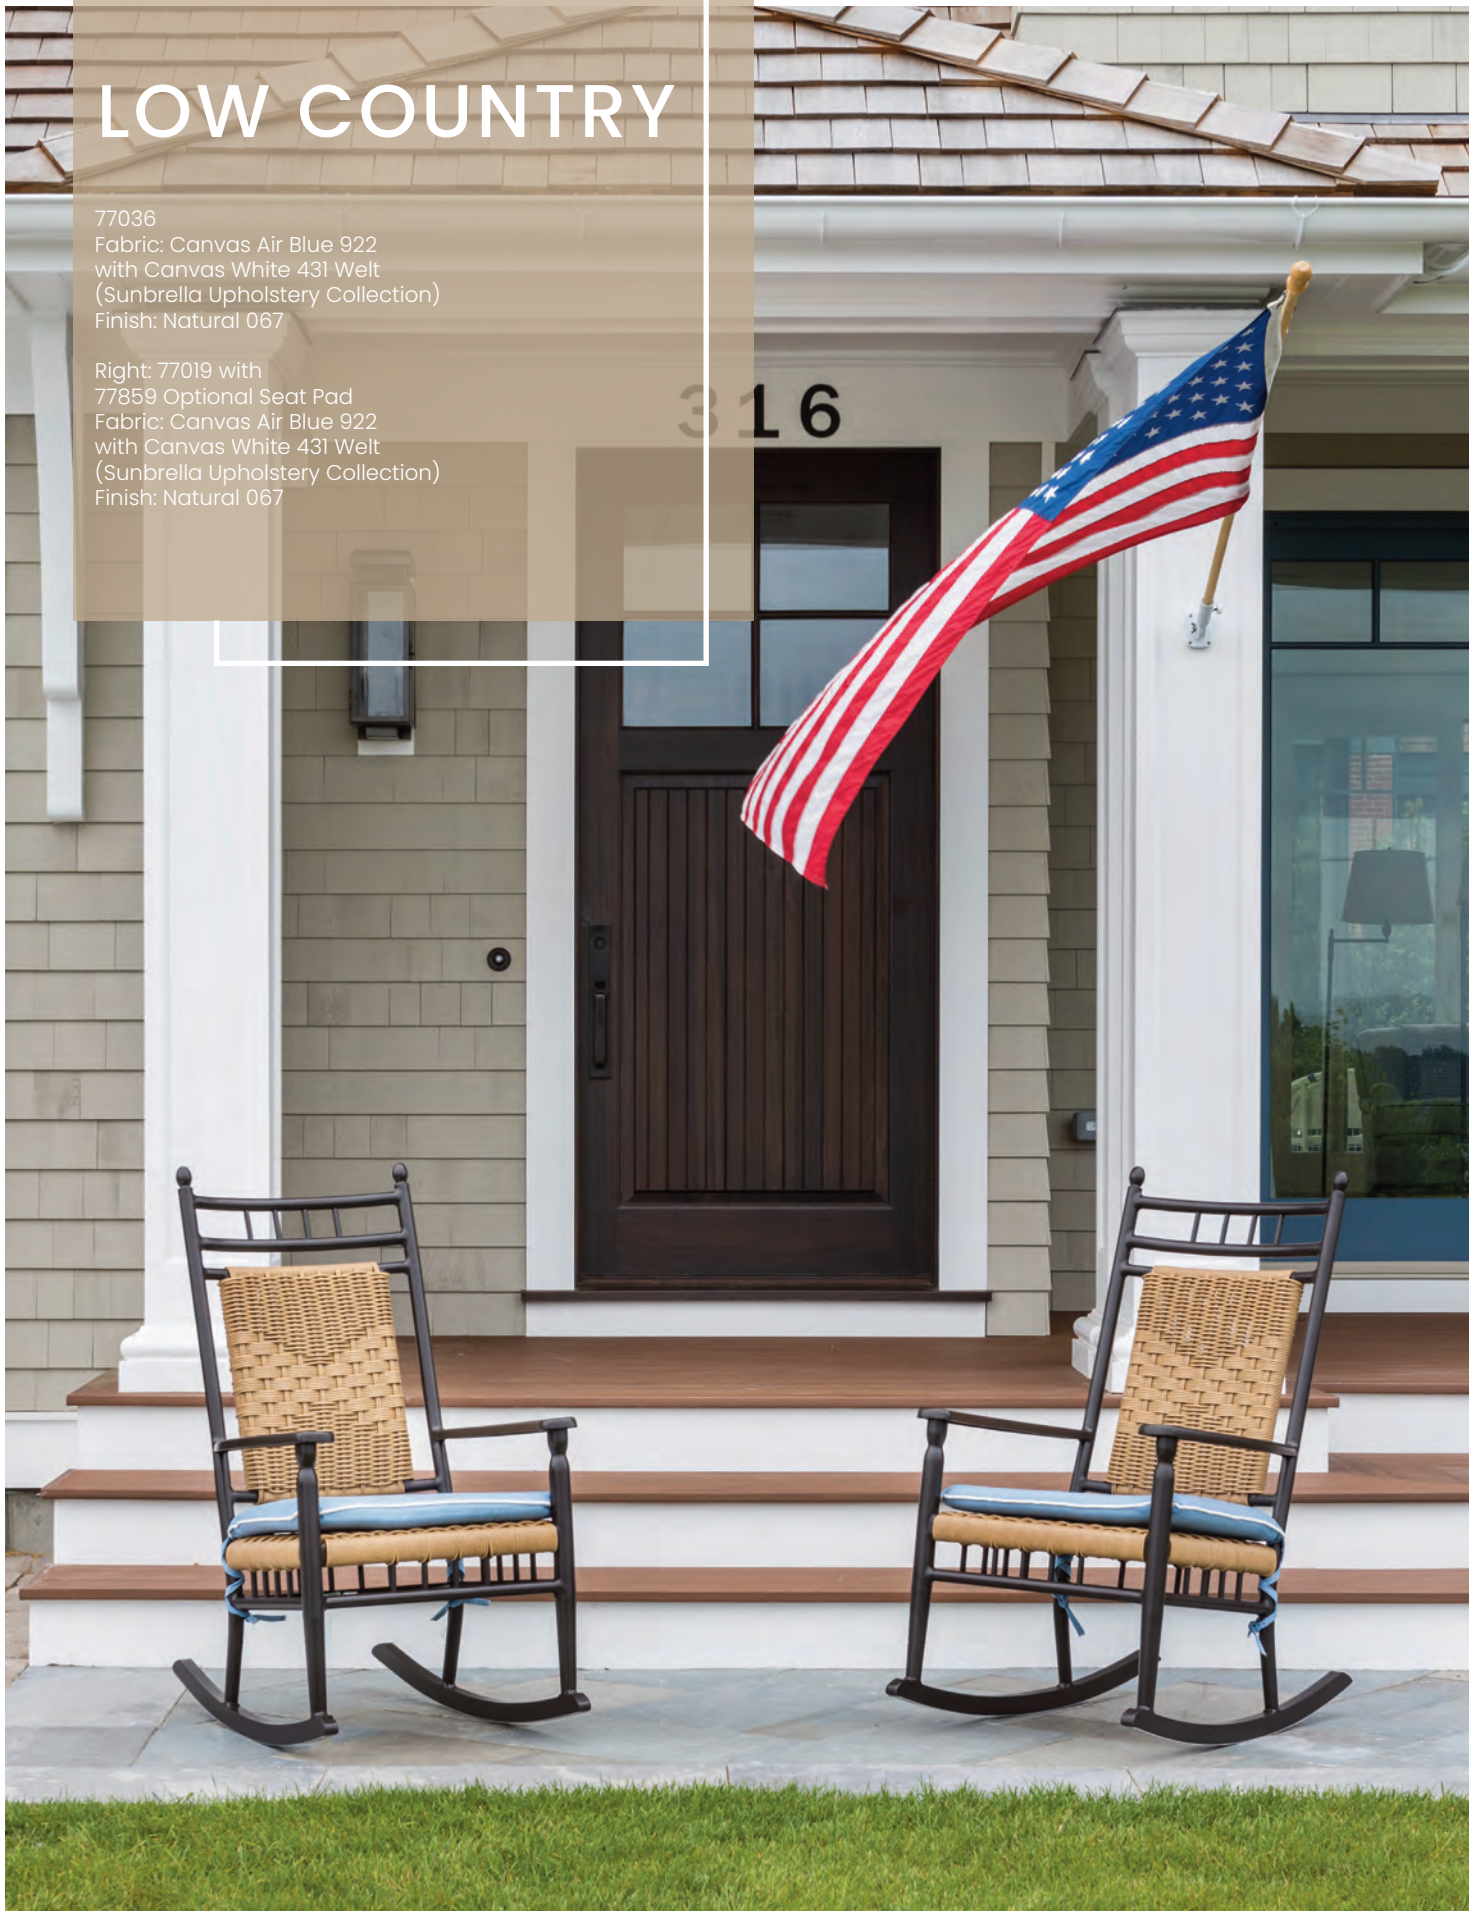

LOW COUNTRY

77036

Fabric: Canvas Air Blue 922
with Canvas White 431 Welt
(Sunbrella Upholstery Collection)
Finish: Natural 067

Right: 77019 with

77859 Optional Seat Pad
Fabric: Canvas Air Blue 922
with Canvas White 431 Welt
(Sunbrella Upholstery Collection)
Finish: Natural 067