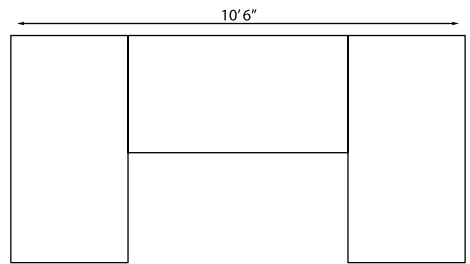

1 Right Arm Chaise, 1 Armless Settee,
1 Left Arm Chaise