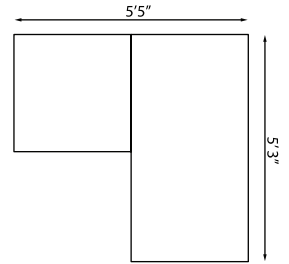

1 Left Arm Chaise,
1 Corner Sectional