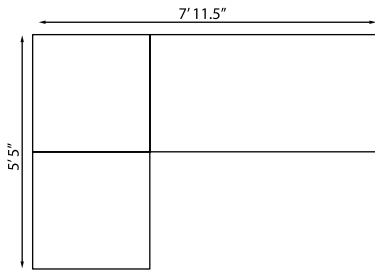

1 Left Arm Settee, 1 Corner Sectional,
1 Right Arm Lounge Chair