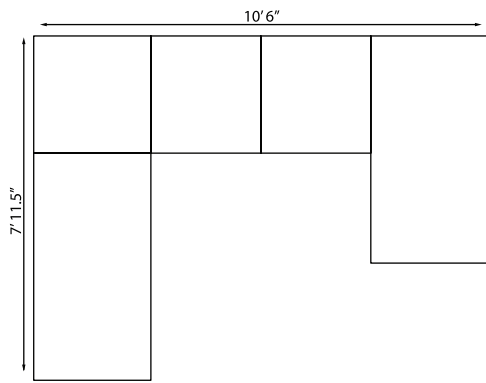

1 Left Arm Chaise, 2 Armless Sectionals,
1 Corner Sectional, 1 Right Arm Settee