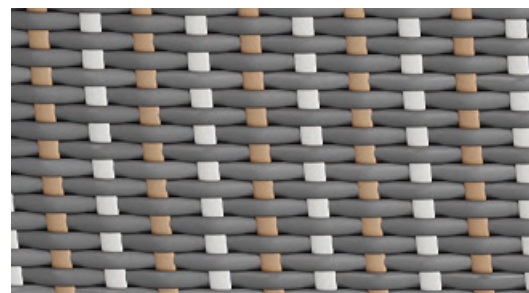

26 SEASON

Pictured in Sunbrella® Premier Flax with **Plume** Spiral-Ivory/Gold 20x20" and 14x22" Throw Pillows

26 SEASON

Soleo Lounge Set in Complementary Ivory, Tawny, and Nebula Weaves with **Foundations** Arc Coffee and Side Tables
Pictured in Sunbrella® Premier Flax with **Plume** Spiral-Ivory/Gold 20x20" and 14x22" Throw Pillows

SOLEO

By Edi & Paolo Ciani

Teak Wood and Solara Fiber Weave

 Sunbrella® or Ultraleather® fabrics

Woven Finish:

Ivory (I)

Tawny Brown (T)

Nebula Gray (N)