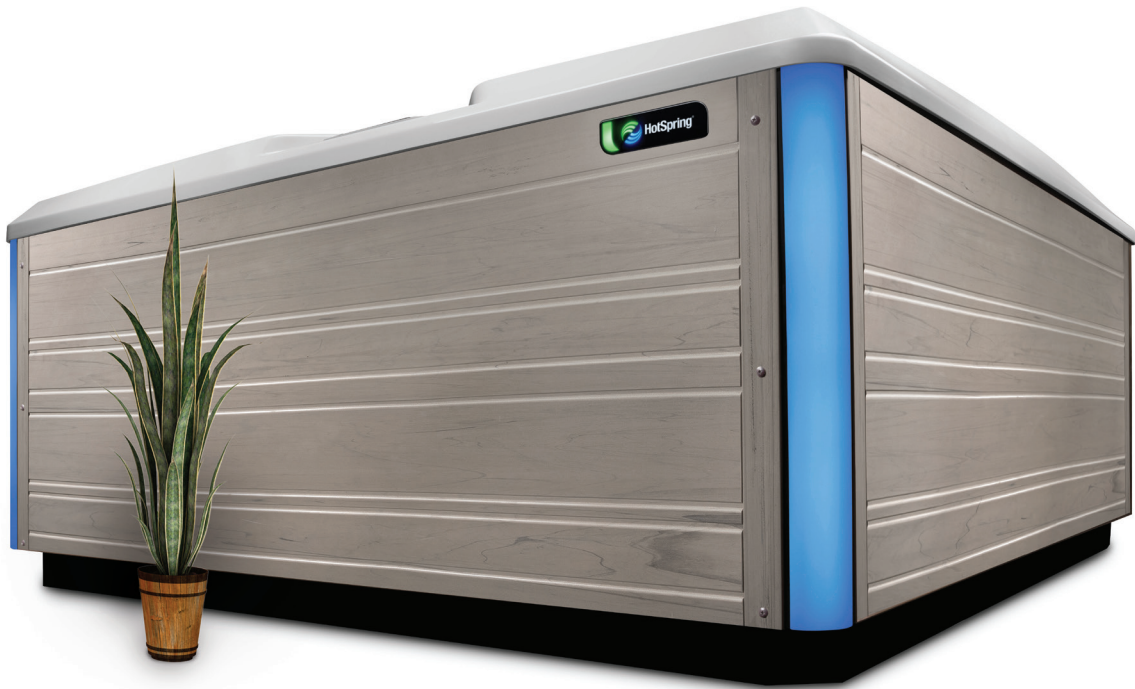

LIMELIGHT[®] COLLECTION

FLASH[™]

7

People

41

Jets

Open

Seating

230

Voltage

7' x 7' x 36"

Dimensions

FreshWater[®] Salt System Ready

Water Care

LIMELIGHT® COLLECTION

FLASH™

Flash spa shown with Alpine White shell and Coastal Gray cabinet.

Shell Colors

Cabinet Colors

Cover Colors

Seating Capacity	7 people	Control System	IQ 2020® with LCD control panel 230 V / 50 amp, 60 Hz (Includes G.F.C.I. protected sub-panel)
Dimensions	7' x 7' x 36" / 2.13 m x 2.13 m x 0.91 m	Lighting System	Raio® multi-color interior points of light Exterior multi-color lighting with timer
Water Capacity	360 gallons / 1,365 liters	Heater	Titanium No-Fault® 4,000 W / 230 V
Weight	845 lbs. / 385 kg dry; 5,070 lbs. / 2,300 kg filled*	Energy Efficiency	FiberCor® Insulation; Certified to California Energy Commission (CEC) and APSP 14 energy efficiency standards for portable spas
Jets	41 total <ul style="list-style-type: none"> • 1 XL Dual Rotary jet • 3 XL Single Rotary jets • 1 XL Directional jet • 4 Standard Single Rotary jets • 4 Standard Directional jets • 28 Directional Precision® jets 	Filtration System	Dual action, 100 sq. ft., top loading
Water Feature	VIDRO® backlit ribbon waterfall	Vinyl Cover	3.5" to 2.5" tapered, 2 lb. density foam core
Jet Pump 1	Wavemaster® 8200; Two-speed, 2.0 HP Continuous Duty, 4.0 HP Breakdown Torque	Available Options	
Jet Pump 2	Wavemaster® 8000; One-speed, 2.0 HP Continuous Duty, 4.0 HP Breakdown Torque	Cover Lifter	CoverCradle®, CoverCradle II, Lift 'n Glide®, or UpRite®
Circulation Pump	SilentFlo 5000® for quiet, continuous filtration	Steps	Limelight Collection Step (Coastal Gray, Espresso, and Sable), Polymer Step (Ash)
Water Care System	FreshWater® Salt System Ready	Entertainment	Bluetooth® Wireless Sound System
		Hot Tub Cooling System	CoolZone™